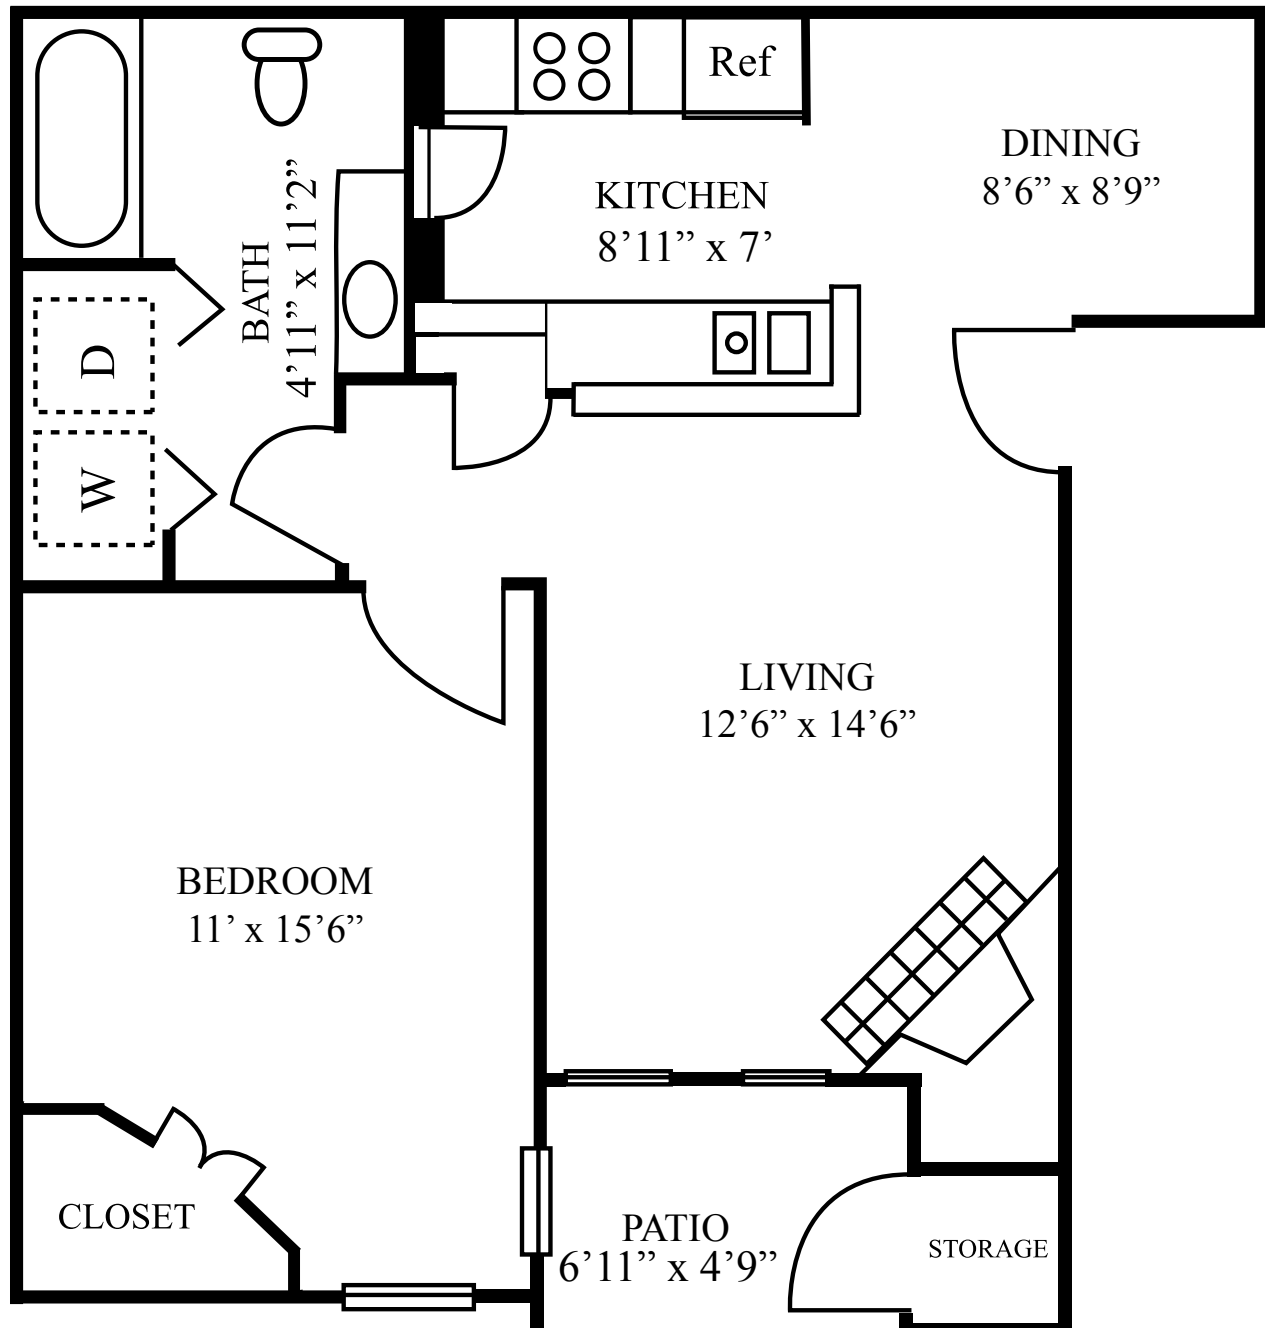

MESA VERDE

APARTMENTS

Phone: 512.719.1000

One Bedroom, One Bath
658 Sq. Ft.

A WINGATE COMMUNITY

www.WingateApartmentHomes.com